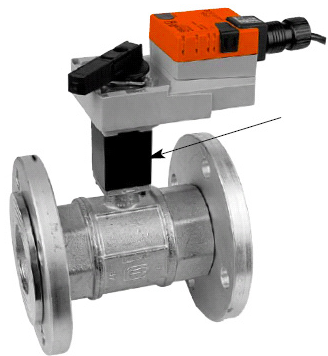

CCV-EXT-KIT

Suitable Actuators

	Non-Spring	Spring
CCV-EXT-KIT	LR, ARB(X)	LF, AF, AFRB(X)

Technical Data

Weight	0.7 lb [0.3 kg]
--------	-----------------