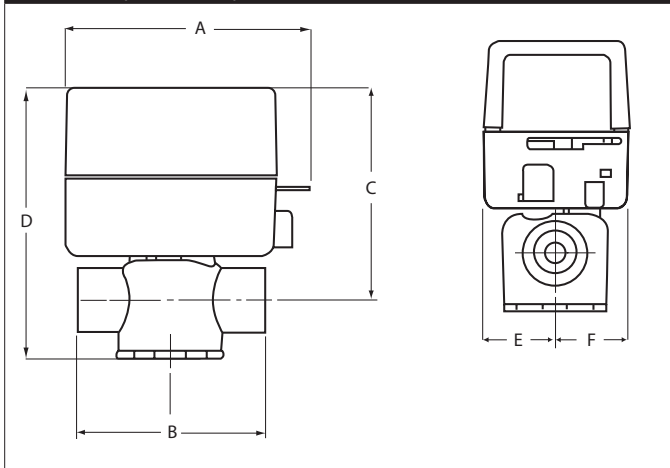

ZONE230NO

Technical Data

Power Supply	230 VAC \pm 10%, 50/60 Hz
Power Consumption Running	6.5 W
Transformer Sizing	7 VA (class 2 power source)
Electrical Connection	6" wire leads
Running Time (Motor)	20 to 40 sec
Humidity	5 to 95% RH non-condensing
Ambient Temperature Range	32°F to 104°F [0°C to 40°C]
Storage Temperature Range	-40°F to 176°F [-40°C to 80°C]
Housing	NEMA type 1 / IP20
Housing Material	UL94-5VB
Agency Listings†	CE, cULus
Noise Level (Motor)	<35 dB (A)
Servicing	maintenance free
Quality Standard	ISO 9001
Weight	0.9 lb [0.4 kg]

Dimensions (Inches[mm])

Wiring Diagrams**INSTALLATION NOTES**

Meets cULus requirements without the need of an electrical ground connection.

One built-in auxiliary switch, 1x SPST 0.4A @ 24 VAC (resistive and inductive loads).