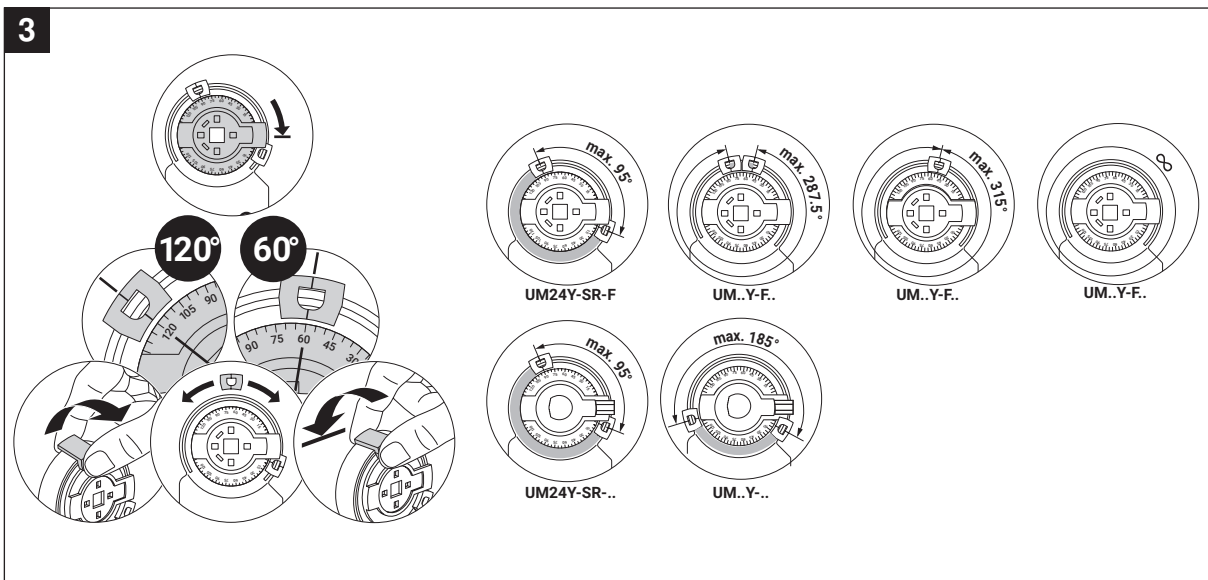

71658-00001.B

[www.belimo.com/safety-notes](http://www.belimo.com/safety-notes)

AC 24 V / DC 24 V

AC 24 V

AC 100...240 V

AC 24 V / DC 24 V