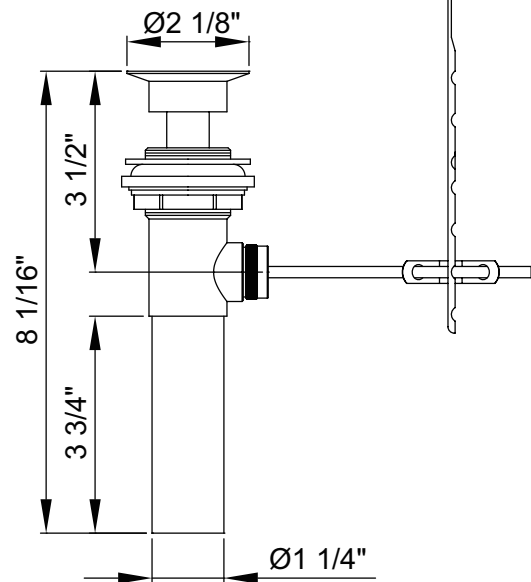

#### Two Handle Lavatory Faucet

- Lever Handles
- 4-1/8" Reach, 1-3/4" From Deck to Aerator
- Washerless Cartridge Operation
- 3-Hole 4" Installation
- Brass Pop-Up Drain Assembly
- With 1.2 GPM Flow Rate

9 3/8"

Brass Pop-Up Drain

	ITEM #	DESCRIPTION
A	EP-190010C, H	Lever Handle Cold, Hot
B	EP-490040	Bonnet Nut
C	EP-390004	Cartridge-Brass Post
D	EP-490041	Springs & Seats
E	EP-530007	Small plastic locknuts & crowfoot washers
F	EP-430030	1.2 GPM Aerator
G	EP-630002	Brass Pop-Up Drain Assembly
1	EP-490029	3/32" Allen Screw