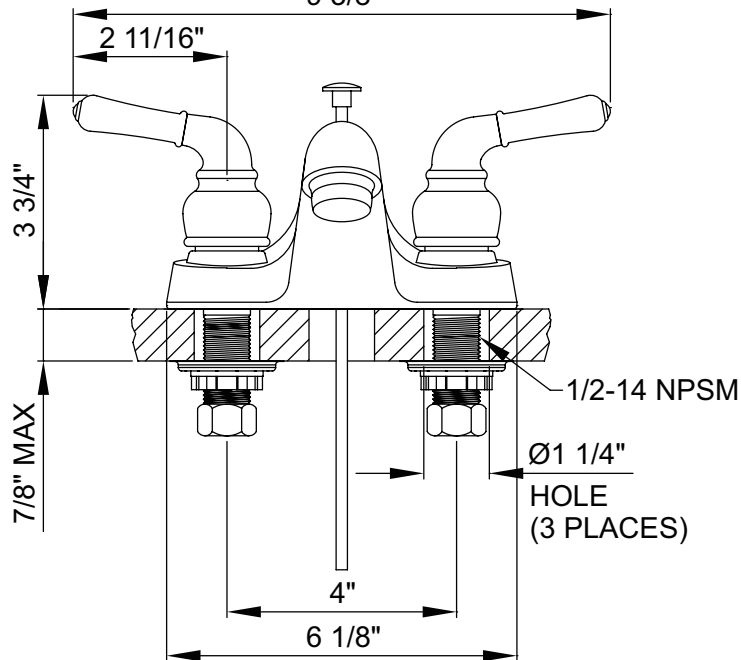

#### Two Handle Lavatory Faucet

- Lever Handles
- 4-1/8" Reach, 1-3/4" From Deck to Aerator
- Washerless Cartridge Operation
- 3-Hole 4" Installation
- Brass Pop-Up Drain Assembly
- With 1.2 GPM Flow Rate

9 3/8"

Brass Pop-Up Drain

	ITEM #	DESCRIPTION
A	EP-190010C, H	Lever Handle Cold, Hot
B	EP-490040	Bonnet Nut
C	EP-390004	Cartridge-Brass Post
D	EP-490041	Springs & Seats
E	EP-530007	Small plastic locknuts & crowfoot washers
F	EP-430030	1.2 GPM Aerator
G	EP-630002	Brass Pop-Up Drain Assembly
1	EP-490029	3/32" Allen Screw