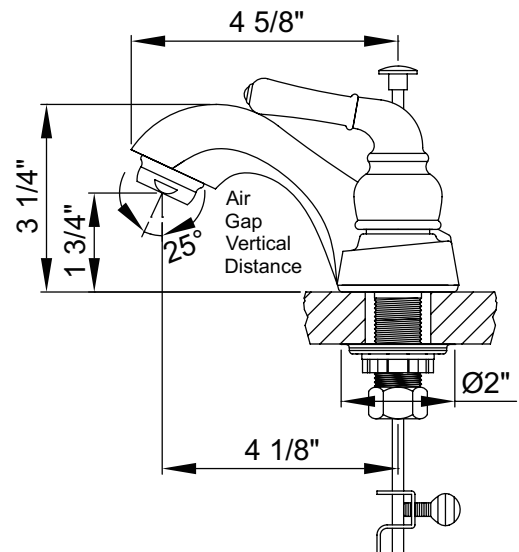

#### Two Handle Lavatory Faucet

- Lever Handles
- 4-1/8" Reach, 1-3/4" From Deck to Aerator
- Washerless Cartridge Operation
- 3-Hole 4" Installation
- Brass Pop-Up Drain Assembly
- With 1.2 GPM Flow Rate

9 3/8"

Brass Pop-Up Drain

	ITEM #	DESCRIPTION
A	EP-190010C, H	Lever Handle Cold, Hot
B	EP-490040	Bonnet Nut
C	EP-390004	Cartridge-Brass Post
D	EP-490041	Springs & Seats
E	EP-530007	Small plastic locknuts & crowfoot washers
F	EP-430030	1.2 GPM Aerator
G	EP-630002	Brass Pop-Up Drain Assembly
1	EP-490029	3/32" Allen Screw