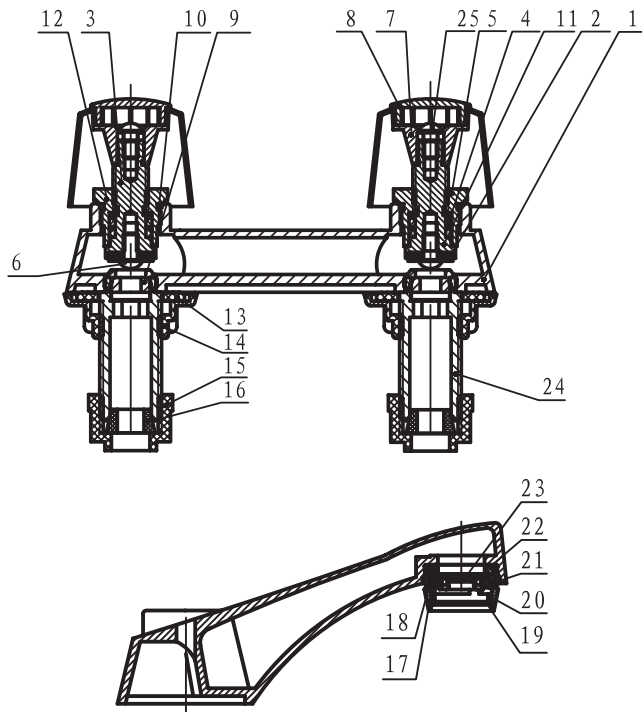

GERBER STYLE • CHROME PLATED • LEAD FREE

Features

- Classic Gerber Style Faucet
- Low Arc Faucet Spout
- Metal handles with acrylic hot and cold index buttons
- Heavy chrome plated brass body
- Compression stems with replaceable brass seats
- 3 Hole Installation
- 4" centerset design

Specifications & Approvals

- Flowrate 2.0 gpm
- Lead Free Compliant per NSF-ANSI 372 Standards
- ADA compliant handles operate with less than 5 lbs. force

Material Specifications

Part Name	Material
1. Bonnet	Brass
2. Gasket	NBR
3. Stem	Brass
4. O-Ring	NBR
5. Nut	Brass
6. Crossed Screw	Brass
7. Handwheel	Zinc
8. Decorative Covers	ABS
9. Check Core	Brass
10. O-Ring	NBR
11. Stem	Brass
12. Nut	Brass
13. Gasket	NBR
14. Nut	Brass
15. Bonnet	Brass
16. Rubber Cone	NBR
17. Cap	Brass
18. Gasket	NBR
19. Wire Mesh	S.S
20. Steel Bridge	ABS
21. Gasket	ABS
22. Cover	ABS
23. Plastic Sheet	ABS
24. Water Inlet	Brass
25. Crossed Screw	Brass