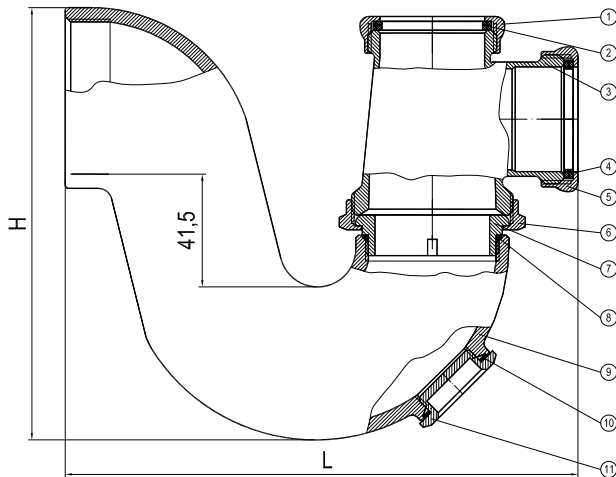

WITH CLEANOUT

Features

- Rough Brass Finish
- Includes Solid Brass Nut
- IPS Connection

Dimensions

Part#	Size	H	L
2122	2" FIP x 1-1/2"	157	185

Material Specifications

Part Name	Material
1. Packing Nut	Brass B584 C85710
2. Packing	Rubber SE-719F
3. Body 2	Brass B584 C85710
4. Packing	Rubber SE-719F
5. Packing Nut	Brass B584 C85710
6. Nipple Nut	Brass B584 C85710
7. Nipple	Brass B584 C85710
8. O-Ring	Rubber SE-719F
9. Body 1	Brass B584 C85710
10. Packing	FIBRE 'H'
11. Bonnet	Brass B124 C37700