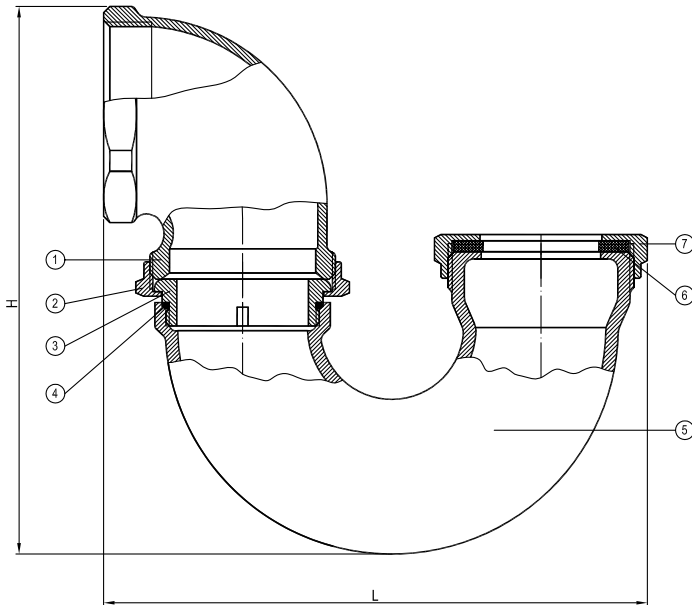

C-TRAP • INCLUDES SOLID BRASS NUT • ROUGH BRASS • LEAD FREE

Features

- Rough brass body
- Includes solid brass nut
- 2" FIP x 1-1/2"

Specifications & Approvals

Conforms to: ASME A112.18.1 / CSA B125.1

Dimensions

Part#	Size	H	L
21316	2" FIP x 1-1/2"	170	172

Material Specifications

Part Name	Material
1. Body 2	Brass B584 C85710
2. Nipple Nut	Brass B584 C85710
3. Nipple	Brass B584 C85710
4. O-Ring	Rubber SE-719F
5. Body 1	Brass B584 C85710
6. Packing	Rubber SE-719F
7. Packing Nut	Brass B584 C85710