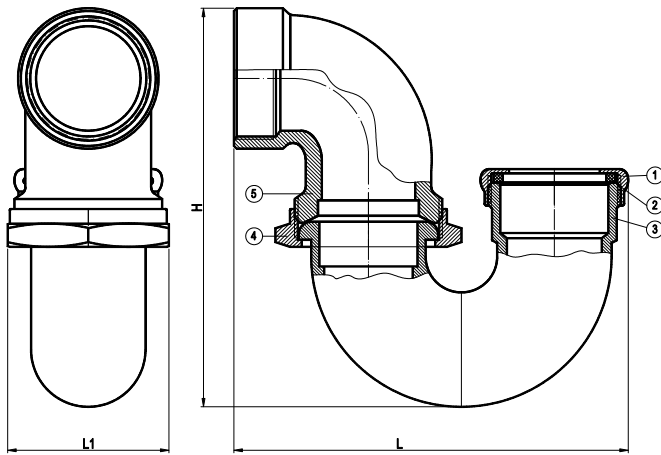

C-TRAP • INCLUDES SOLID BRASS NUT • ROUGH BRASS • LEAD FREE

Features

- Lead free
- Includes solid brass nut
- Rough brass
- 1-1/2" Sweat x 1-1/2"

Specifications & Approvals

Conforms to: ASME A112.18.1 / CSA B125.1

Dimensions

Part#	Size	H	L	L1
21317	1-1/2" SWT x 1-1/2"	127	140.5	57.5

Material Specifications

Part Name	Material
1. Packing Nut	Brass B584 C85700
2. Packing	SN-719F
3. Body	Brass B584 C85700
4. Nipple Nut	Brass B584 C85700
5. Body	Brass B584 C85700