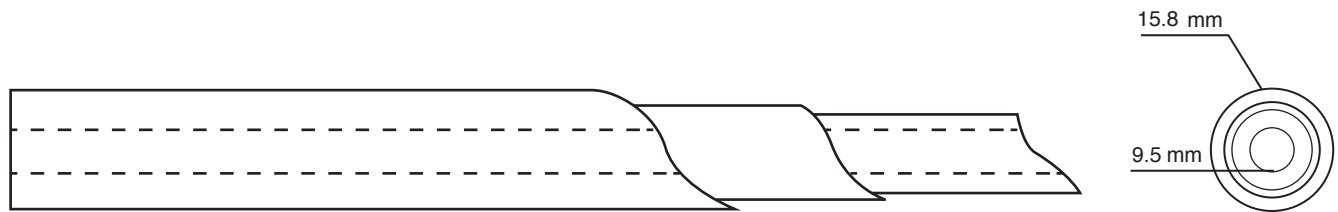

## Features

- EPDM Rubber Tube & Cover
- Spiral Polyester Reinforcement
- Stamped Brass Hose Ends
- Individually Bagged and Barcoded
- 2 Piece Kit Available in Blue & Red

## Specifications & Approvals

3/8" ID  
 3/4" Female x 3/4" Female GHT  
 Working Pressure 200psi  
 Temperature rating -20° to 190°F

### Dimensions

Part#	Size
2564, 2564K	48"
2565, 2565K	60"
2566, 2566K	72"
25610, 25610K	120"
25612, 25612K	144"