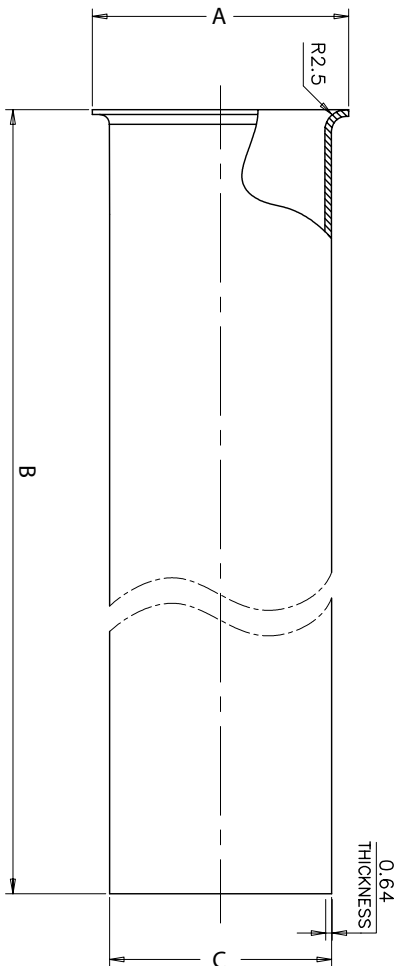

## Features

- Direct Connect
- Easy Installation
- Flanged Tailpiece
- Chrome Plated

## Specifications & Approvals

22 gauge

## Dimensions

PART #	SIZE	A	B	C	GAUGE
3236	1-1/2"	43.69-44.70	6"	38.10	22GA
3238	1-1/2" x 8"	43.69-44.70	8"	38.10	22GA
32312	1-1/2" x 12"	43.69-44.70	12"	38.10	22GA

## Material Specifications

PART	MATERIAL
Flanged Sink Tailpiece	Chrome Plated