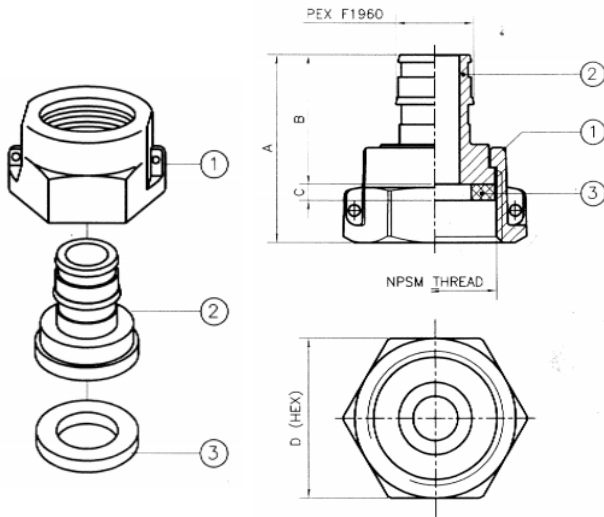

LEAD FREE • MIP X FIP

Features

- Lead Free
- Brass Nipple and Nut with rubber gasket
- With Washer
- Available in FIP, F1807 and F1960 Connections

Specifications & Approvals

Conforms to NSF-61

Dimensions

Part#	Size	A	B	C	D	MIP NPT	FIP NPSM
WMC0012-NL	1/2" MIP x 3/4" FIP	68.1	58.3	3.2	32	14	14
WMC0034-NL	3/4" MIP x 1" FIP	77.3	63.5	3.2	39.4	14	11.5
WMC1011-NL	1" MIP x 1-1/4" FIP	80.2	67	3.2	48.5	11.5	11.5
WMC1520-NL	1-1/2" MIP x 2" FIP	90.7	73.5	3.2	68	11.5	11.5
WMC2025-NL	2" MIP x 2-1/2" FIP	97.5	76	3.2	81	11.5	8

Specifications & Approvals

Conforms to NSF-61

Dimensions

Part#	Size	A	B	C	D	FIP NPSM
WMP0012-NL	1/2" PEX x 3/4" FIP	35.7	24.1	3.2	32	14
WMP0034-NL	3/4" PEX x 1" FIP	38.7	24.1	3.2	37.8	11.5
WMP1011-NL	1" PEX x 1-1/4" FIP	43	31.4	3.2	48.5	11.5

Materials

Part Name	Material
1. Packing Nut	Cast Brass C85700
2. Nipple	Cast Brass C46400 MOD
3. Packing	Rubber (NBR)

LEAD FREE • PEX F1960 X FIP

Features

- Lead Free
- Brass Nipple and Nut with rubber gasket
- With Washer
- Available in FIP, F1807 and F1960 Connections

Specifications & Approvals

Conforms to NSF-61

Dimensions

Part#	Size	A	B	C	D	FIP NPSM
WMW0012-NL	1/2" F1960 x 3/4" FIP	37.6	26	3.2	32	14
WMW0034-NL	3/4" F1960 x 1" FIP	46.6	32	3.2	37.8	11.5
WMW1011-NL	1" F1960 x 1-1/4" FIP	52.8	38	3.2	48.5	11.5