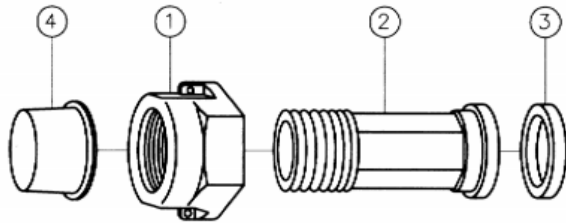

LEAD FREE • MIP X FIP

Features

- Lead Free
- Brass Nipple and Nut with rubber gasket
- With Washer
- Available in FIP, F1807 and F1960 Connections

Specifications & Approvals

Conforms to NSF-61

Dimensions

Part#	Size	A	B	C	D	MIP NPT	FIP NPSM
WMC0012-NL	1/2" MIP x 3/4" FIP	68.1	58.3	3.2	32	14	14
WMC0034-NL	3/4" MIP x 1" FIP	77.3	63.5	3.2	39.4	14	11.5
WMC1011-NL	1" MIP x 1-1/4" FIP	80.2	67	3.2	48.5	11.5	11.5
WMC1520-NL	1-1/2" MIP x 2" FIP	90.7	73.5	3.2	68	11.5	11.5
WMC2025-NL	2" MIP x 2-1/2" FIP	97.5	76	3.2	81	11.5	8

Materials

Part Name	Material
1. Packing Nut	Cast Brass C85700
2. Nipple	Cast Brass C46400 MOD
3. Packing	Rubber (NBR)
4. Thread Protector	Plastic

LEAD FREE • PEX F1807 X FIP

Features

- Lead Free
- Brass Nipple and Nut with rubber gasket
- With Washer
- Available in FIP, F1807 and F1960 Connections

Specifications & Approvals

Conforms to NSF-61

Dimensions

Part#	Size	A	B	C	D	FIP NPSM
WMP0012-NL	1/2" PEX x 3/4" FIP	35.7	24.1	3.2	32	14
WMP0034-NL	3/4" PEX x 1" FIP	38.7	24.1	3.2	37.8	11.5
WMP1011-NL	1" PEX x 1-1/4" FIP	43	31.4	3.2	48.5	11.5

Materials

Part Name	Material
1. Packing Nut	Cast Brass C85700
2. Nipple	Cast Brass C46400 MOD
3. Packing	Rubber (NBR)

LEAD FREE • PEX F1960 X FIP

Features

- Lead Free
- Brass Nipple and Nut with rubber gasket
- With Washer
- Available in FIP, F1807 and F1960 Connections