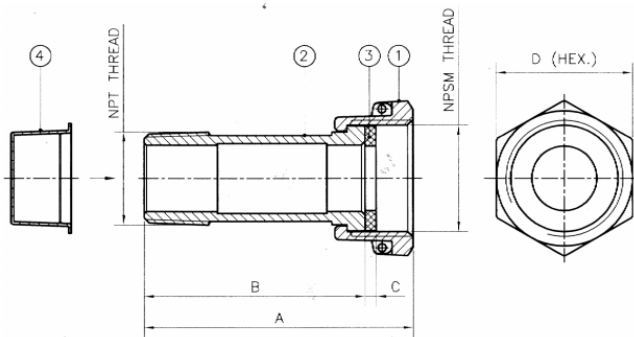

LEAD FREE • MIP X FIP

Features

- Lead Free
- Brass Nipple and Nut with rubber gasket
- With Washer
- Available in FIP, F1807 and F1960 Connections

Specifications & Approvals

Conforms to NSF-61

Dimensions

Part#	Size	A	B	C	D	MIP NPT	FIP NPSM
WMC0012-NL	1/2" MIP x 3/4" FIP	68.1	58.3	3.2	32	14	14
WMC0034-NL	3/4" MIP x 1" FIP	77.3	63.5	3.2	39.4	14	11.5
WMC1011-NL	1" MIP x 1-1/4" FIP	80.2	67	3.2	48.5	11.5	11.5
WMC1520-NL	1-1/2" MIP x 2" FIP	90.7	73.5	3.2	68	11.5	11.5
WMC2025-NL	2" MIP x 2-1/2" FIP	97.5	76	3.2	81	11.5	8

Materials

Part Name	Material
1. Packing Nut	Cast Brass C85700
2. Nipple	Cast Brass C46400 MOD
3. Packing	Rubber (NBR)
4. Thread Protector	Plastic

LEAD FREE • PEX F1807 X FIP

Features

- Lead Free
- Brass Nipple and Nut with rubber gasket
- With Washer
- Available in FIP, F1807 and F1960 Connections

Specifications & Approvals

Conforms to NSF-61

Dimensions

Part#	Size	A	B	C	D	FIP NPSM
WMP0012-NL	1/2" PEX x 3/4" FIP	35.7	24.1	3.2	32	14
WMP0034-NL	3/4" PEX x 1" FIP	38.7	24.1	3.2	37.8	11.5
WMP1011-NL	1" PEX x 1-1/4" FIP	43	31.4	3.2	48.5	11.5

Specifications & Approvals

Conforms to NSF-61

Dimensions

Part#	Size	A	B	C	D	FIP NPSM
WMW0012-NL	1/2" F1960 x 3/4" FIP	37.6	26	3.2	32	14
WMW0034-NL	3/4" F1960 x 1" FIP	46.6	32	3.2	37.8	11.5
WMW1011-NL	1" F1960 x 1-1/4" FIP	52.8	38	3.2	48.5	11.5