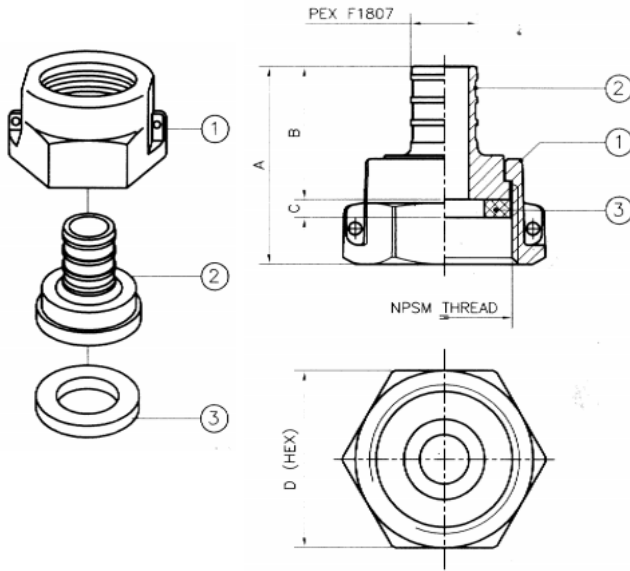

LEAD FREE • MIP X FIP

Features

- Lead Free
- Brass Nipple and Nut with rubber gasket
- With Washer
- Available in FIP, F1807 and F1960 Connections

Specifications & Approvals

Conforms to NSF-61

Dimensions

Part#	Size	A	B	C	D	MIP NPT	FIP NPSM
WMC0012-NL	1/2" MIP x 3/4" FIP	68.1	58.3	3.2	32	14	14
WMC0034-NL	3/4" MIP x 1" FIP	77.3	63.5	3.2	39.4	14	11.5
WMC1011-NL	1" MIP x 1-1/4" FIP	80.2	67	3.2	48.5	11.5	11.5
WMC1520-NL	1-1/2" MIP x 2" FIP	90.7	73.5	3.2	68	11.5	11.5
WMC2025-NL	2" MIP x 2-1/2" FIP	97.5	76	3.2	81	11.5	8

Materials

Part Name	Material
1. Packing Nut	Cast Brass C85700
2. Nipple	Cast Brass C46400 MOD
3. Packing	Rubber (NBR)
4. Thread Protector	Plastic

LEAD FREE • PEX F1807 X FIP

Features

- Lead Free
- Brass Nipple and Nut with rubber gasket
- With Washer
- Available in FIP, F1807 and F1960 Connections

Specifications & Approvals

Conforms to NSF-61

Dimensions

Part#	Size	A	B	C	D	FIP NPSM
WMP0012-NL	1/2" PEX x 3/4" FIP	35.7	24.1	3.2	32	14
WMP0034-NL	3/4" PEX x 1" FIP	38.7	24.1	3.2	37.8	11.5
WMP1011-NL	1" PEX x 1-1/4" FIP	43	31.4	3.2	48.5	11.5

Specifications & Approvals

Conforms to NSF-61

Dimensions

Part#	Size	A	B	C	D	FIP NPSM
WMW0012-NL	1/2" F1960 x 3/4" FIP	37.6	26	3.2	32	14
WMW0034-NL	3/4" F1960 x 1" FIP	46.6	32	3.2	37.8	11.5
WMW1011-NL	1" F1960 x 1-1/4" FIP	52.8	38	3.2	48.5	11.5