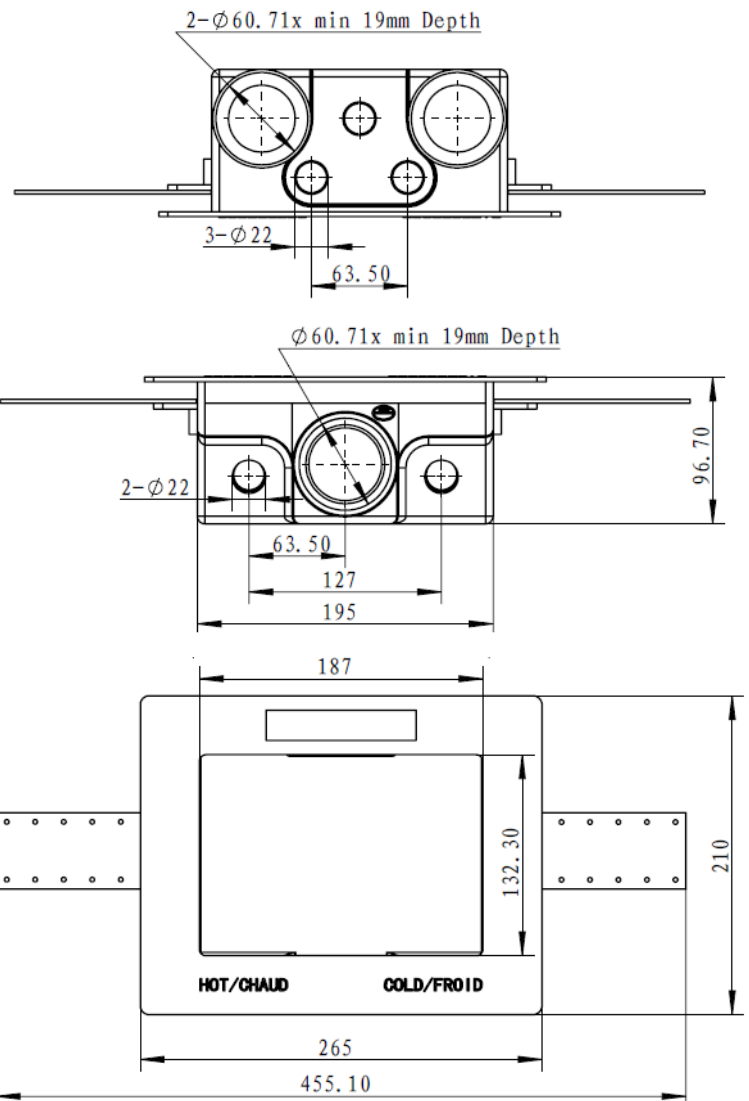

Connection Types

- Sweat
- IPS
- CPVC
- PEX F1807
- PEX F1960
- Press
- Pushfit

PART #	DECRPTION	INNER	MASTER
SB200	Multi-option Dual Outlet Box	1	10