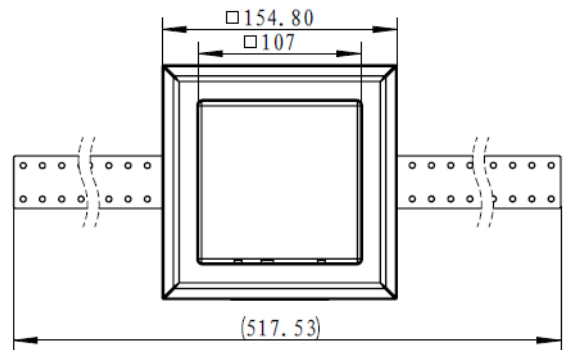

Connection Types

- Sweat
- IPS
- CPVC
- PEX F1807
- PEX F1960
- Press
- Pushfit

PART #	DESCRIPTION	INNER	MASTER
SB100	UniBox Multi-purpose Outlet Box	1	10