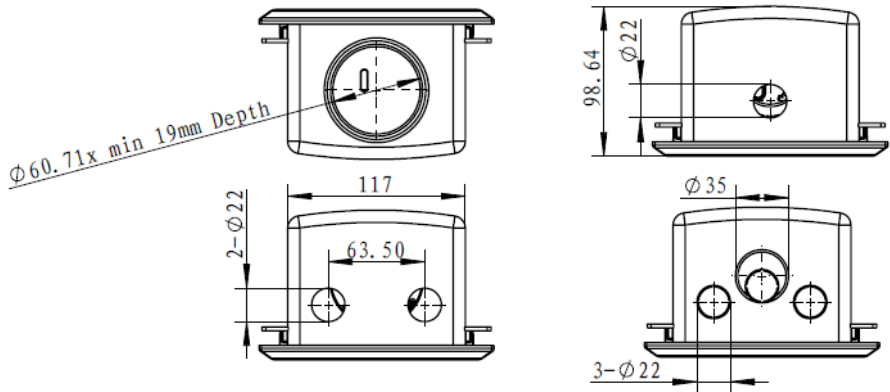

Connection Types

- Sweat
- IPS
- CPVC
- PEX F1807
- PEX F1960
- Press
- Pushfit

PART #	DESCRIPTION	INNER	MASTER
SB100	UniBox Multi-purpose Outlet Box	1	10