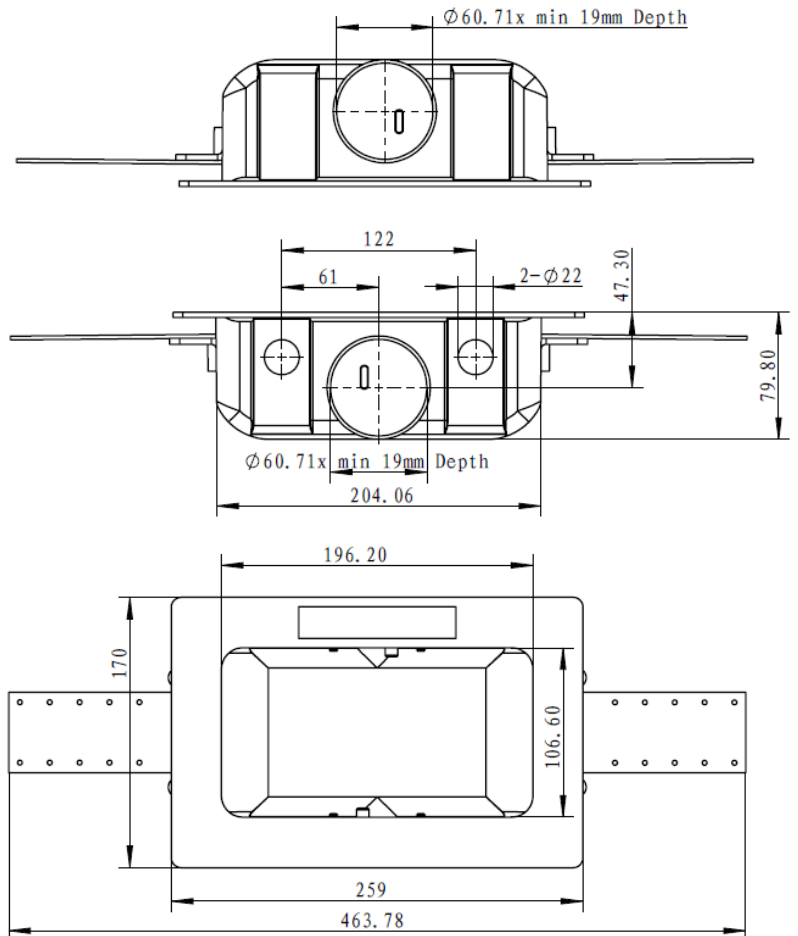

Connection Types

- Sweat
- IPS
- CPVC
- PEX F1807
- PEX F1960
- Press
- Pushfit

PART #	DECRPTION	INNER	MASTER
SB300	Center Outlet Box	1	10