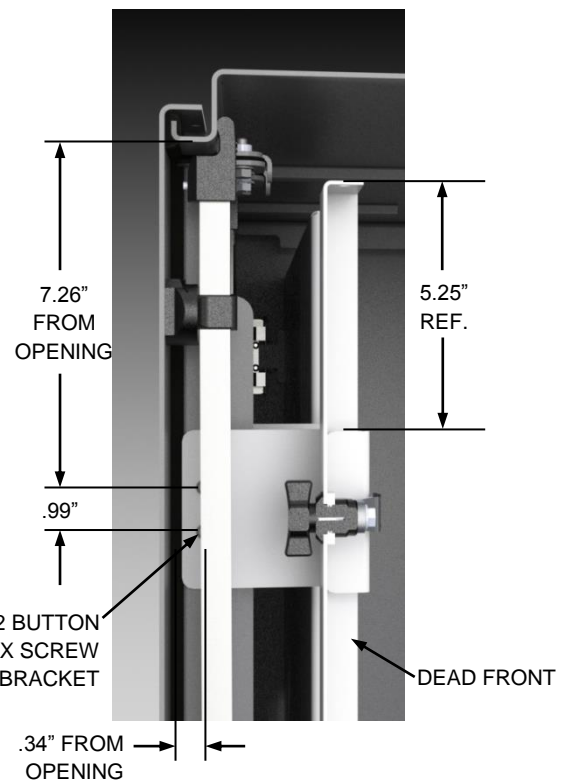

# DEAD FRONT, TWO DOOR WITH CENTER CHANNEL

**DEAD FRONT PANEL SIZE:**  
H = DOOR OPENING HEIGHT - 1.50"  
W = DOOR OPENING WIDTH- 0.50"

INCLUDES BOLT PACKS #128422

**VIEW SHOWN WITH DOORS  
AND DEAD FRONT PANELS CLOSED  
BOTTOM VIEW SECTION X-X**

# DEAD FRONT, TWO DOOR WITH CENTER CHANNEL

SECTION Z-Z

EXPLODED DEAD FRONT HINGE DETAIL  
[INSTALLATION VIDEO](#)

SECTION Y-Y

DETAIL "A"