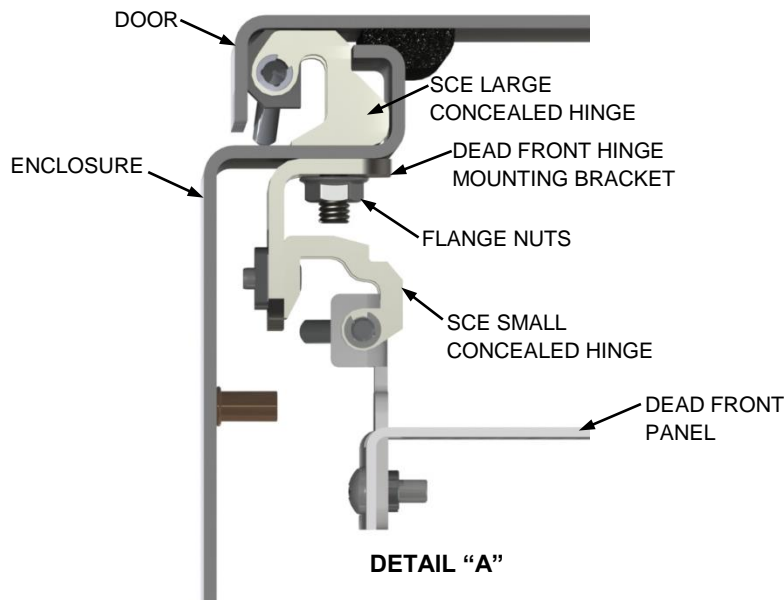

# DEAD FRONT, TWO DOOR WITH CENTER CHANNEL

**DEAD FRONT PANEL SIZE:**  
H = DOOR OPENING HEIGHT - 1.50"  
W = DOOR OPENING WIDTH- 0.50"

INCLUDES BOLT PACKS #128422

**VIEW SHOWN WITH DOORS  
AND DEAD FRONT PANELS CLOSED  
BOTTOM VIEW SECTION X-X**

# DEAD FRONT, TWO DOOR WITH CENTER CHANNEL

SECTION Z-Z

EXPLODED DEAD FRONT HINGE DETAIL  
[INSTALLATION VIDEO](#)

SECTION Y-Y

DETAIL "A"