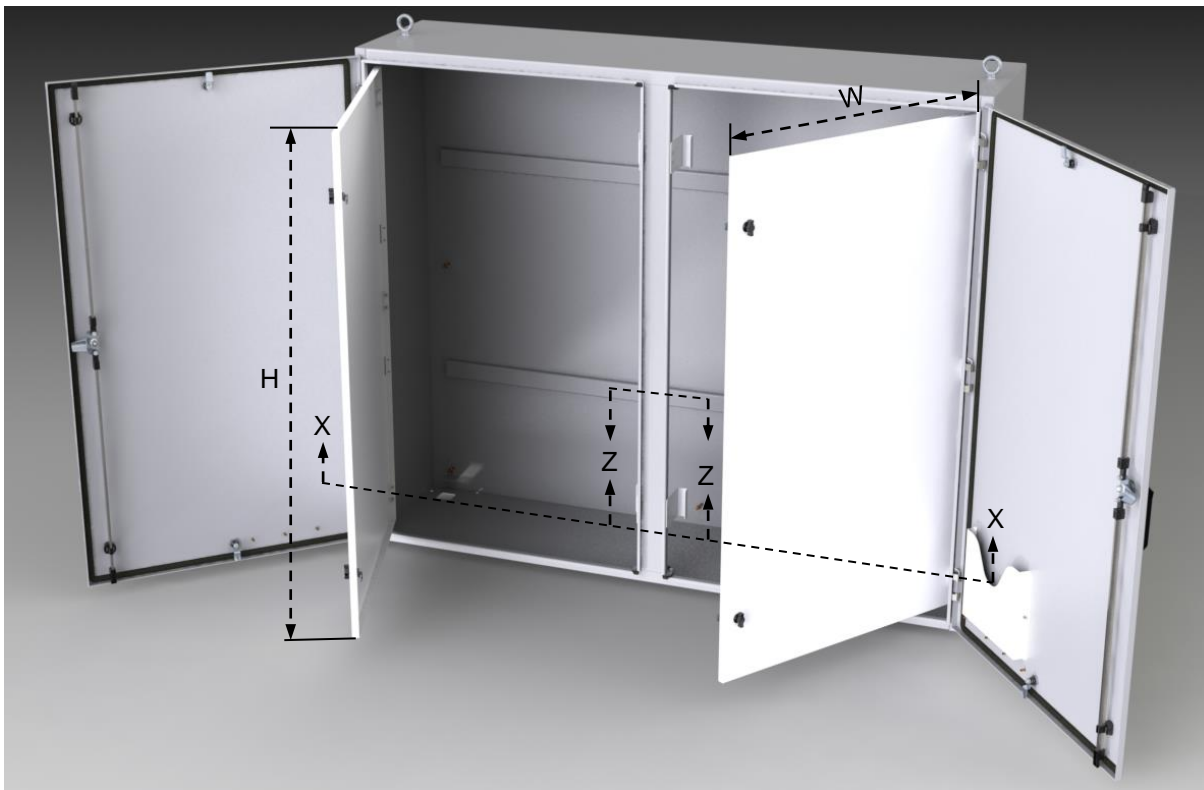

# DEAD FRONT, TWO DOOR WITH CENTER CHANNEL

**DEAD FRONT PANEL SIZE:**  
H = DOOR OPENING HEIGHT - 1.50"  
W = DOOR OPENING WIDTH- 0.50"

INCLUDES BOLT PACKS #128422

**VIEW SHOWN WITH DOORS  
AND DEAD FRONT PANELS CLOSED  
BOTTOM VIEW SECTION X-X**

# DEAD FRONT, TWO DOOR WITH CENTER CHANNEL

SECTION Z-Z

EXPLODED DEAD FRONT HINGE DETAIL  
[INSTALLATION VIDEO](#)

SECTION Y-Y

DETAIL "A"