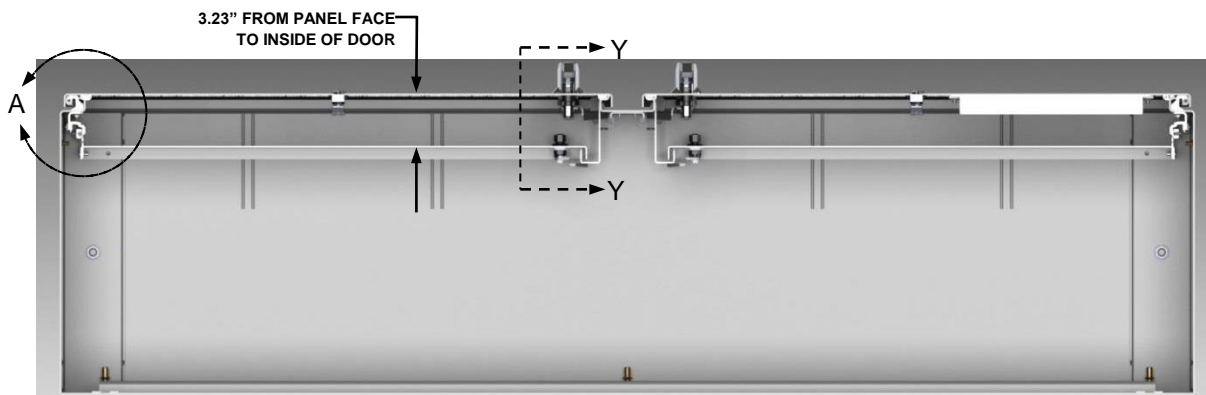

# DEAD FRONT, TWO DOOR WITH CENTER CHANNEL

**DEAD FRONT PANEL SIZE:**  
H = DOOR OPENING HEIGHT - 1.50"  
W = DOOR OPENING WIDTH- 0.50"

INCLUDES BOLT PACKS #128422

**VIEW SHOWN WITH DOORS  
AND DEAD FRONT PANELS CLOSED  
BOTTOM VIEW SECTION X-X**

# DEAD FRONT, TWO DOOR WITH CENTER CHANNEL

SECTION Z-Z

EXPLODED DEAD FRONT HINGE DETAIL  
[INSTALLATION VIDEO](#)

SECTION Y-Y

DETAIL "A"