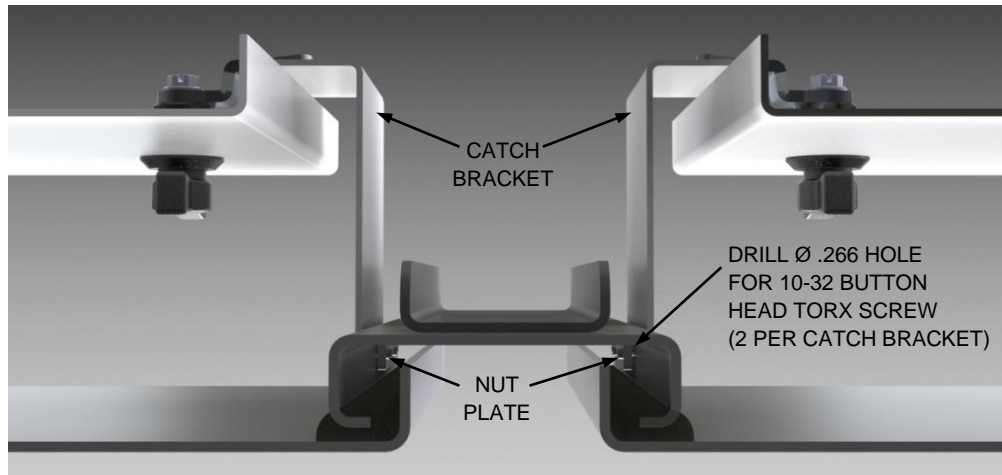

# DEAD FRONT, TWO DOOR WITH CENTER CHANNEL

**DEAD FRONT PANEL SIZE:**  
H = DOOR OPENING HEIGHT - 1.50"  
W = DOOR OPENING WIDTH- 0.50"

INCLUDES BOLT PACKS #128422

**VIEW SHOWN WITH DOORS  
AND DEAD FRONT PANELS CLOSED  
BOTTOM VIEW SECTION X-X**

# DEAD FRONT, TWO DOOR WITH CENTER CHANNEL

SECTION Z-Z

EXPLODED DEAD FRONT HINGE DETAIL  
[INSTALLATION VIDEO](#)

SECTION Y-Y

DETAIL "A"