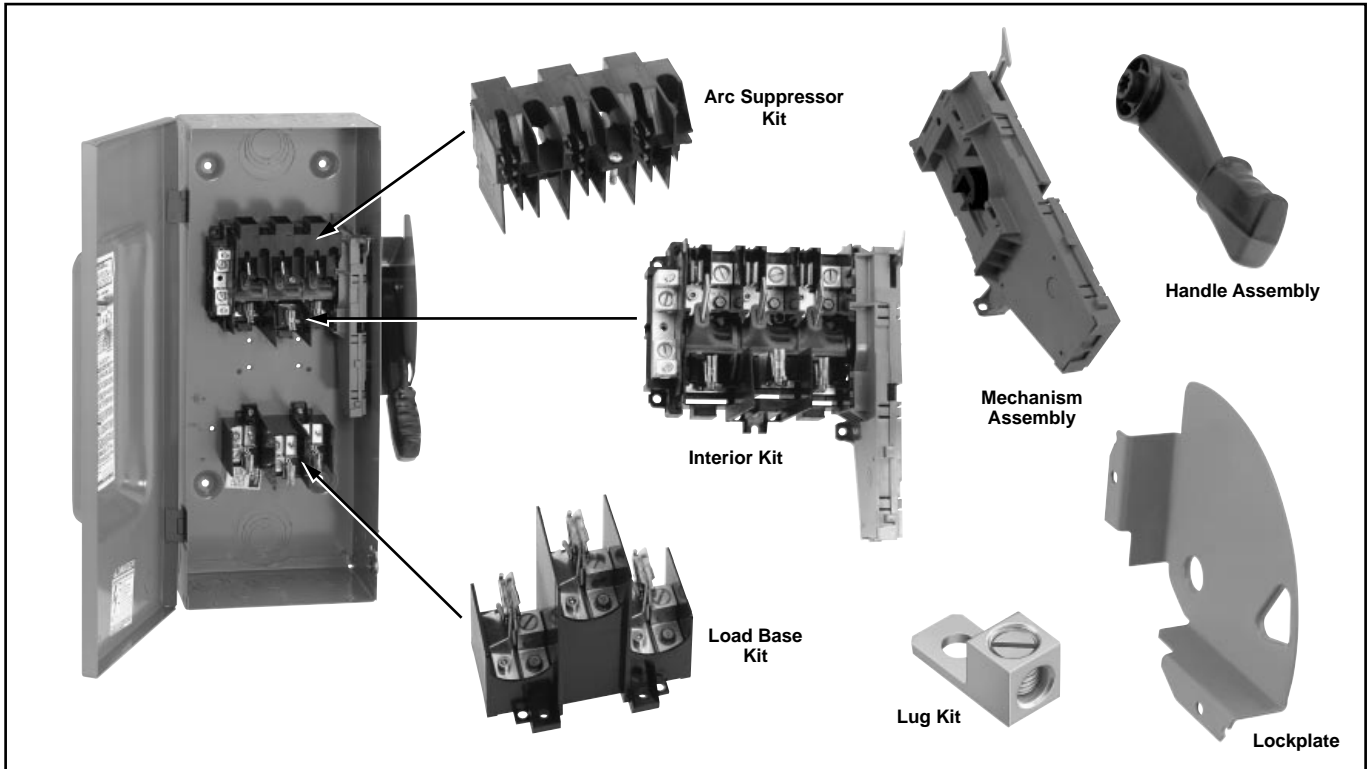

Heavy Duty Safety Switches — Class 3110 Replacement Parts

NEMA Types 1 and 3R, 100 A, Series F (Kits include all mounting hardware.)

Catalog Number	Series	Interior Kit ■	Load Base Kit	Arc Suppressor Kit	Lug Kit (Includes 6 Lugs)	Handle/Mechanism Kit†	Neutral Assembly★
H223N H223NRB	F1, F3, F5 F1, F3, F5	HSIF210F HSIF210F	HLB210F HLB210F	HAS0610F HAS0610F	AL10F AL10F	HM0610F HM0610F	SN0610 SN0610
H323N H323NRB	F1, F3, F5 F1, F3, F5	HSIF310F HSIF310F	HLB310F HLB310F	HAS0610F HAS0610F	AL10F AL10F	HM0610F HM0610F	SN0610 SN0610
H363 H363N	F1, F2, F3, F5 F1, F2, F5	HSIF310F HSIF310F	HLB310F HLB310F	HAS0610F HAS0610F	AL10F AL10F	HM0610F HM0610F	... SN0610
H363NRB H363RB	F1, F3, F5 F1, F3, F5	HSIF310F HSIF310F	HLB310F HLB310F	HAS0610F HAS0610F	AL10F AL10F	HM0610F HM0610F	SN0610 ...
H463	F1, F3, F5	HSIF4610F	HLB210F△	HAS0610F△	AL10F△	HM0610F	...
HU363 HU363RB	F1, F3, F5 F1, F3, F5	HSIU3610F HSIU3610F	HAS0610F HAS0610F	AL10F AL10F	HM0610F HM0610F
HU463	F1, F3, F5	HSIU4610F	...	HAS0610F△	AL10F△	HM0610F	...

△ Two required.

■ Interior kit includes line and load base assemblies, mechanism, arc suppressor, and instructions.

For complete interior order interior kit and neutral as required.

★ Neutral bonding screw: 40283-456-51.

† Includes lockplate: 40566-050-01.

Parts not listed are not available.

Heavy Duty Safety Switches — Class 3110 Replacement Parts

NEMA Types 12, 12K, 60 A, Series F1, F2 and F3 (Kits include all mounting hardware.)

- Δ Two required.
 - Interior kit includes line and load base assemblies, mechanism, arc suppressor, and instructions.
 - † Includes lockplate: 40566-050-01.
- For complete interior order interior kit, lug kit, fuse puller kit, and neutral as required.
 Fuse puller kit: FPK0610.
 Parts not listed are not available.