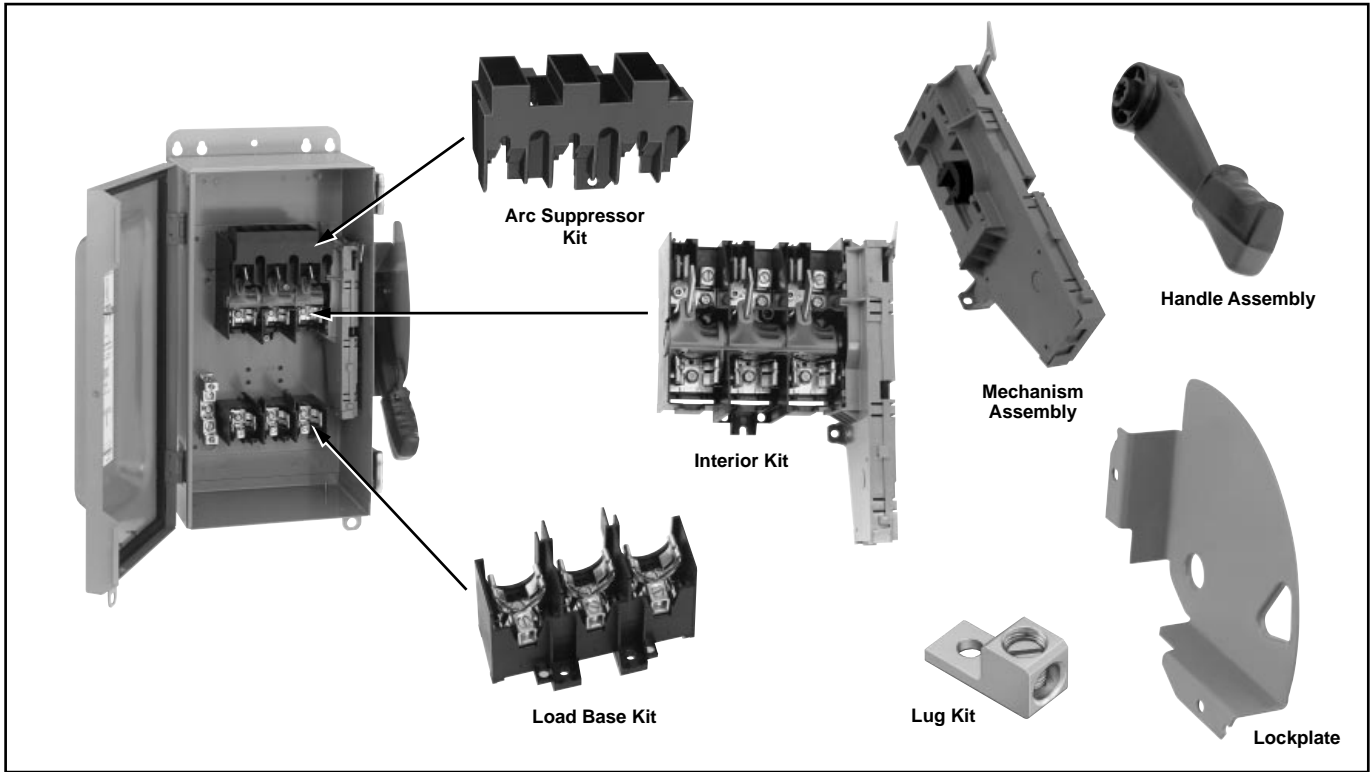

Heavy Duty Safety Switches — Class 3110 Replacement Parts

NEMA Types 1 and 3R, 100 A, Series F (Kits include all mounting hardware.)

Catalog Number	Series	Interior Kit ■	Load Base Kit	Arc Suppressor Kit	Lug Kit (Includes 6 Lugs)	Handle/Mechanism Kit†	Neutral Assembly★
H223N H223NRB	F1, F3, F5 F1, F3, F5	HSIF210F HSIF210F	HLB210F HLB210F	HAS0610F HAS0610F	AL10F AL10F	HM0610F HM0610F	SN0610 SN0610
H323N H323NRB	F1, F3, F5 F1, F3, F5	HSIF310F HSIF310F	HLB310F HLB310F	HAS0610F HAS0610F	AL10F AL10F	HM0610F HM0610F	SN0610 SN0610
H363 H363N	F1, F2, F3, F5 F1, F2, F5	HSIF310F HSIF310F	HLB310F HLB310F	HAS0610F HAS0610F	AL10F AL10F	HM0610F HM0610F	... SN0610
H363NRB H363RB	F1, F3, F5 F1, F3, F5	HSIF310F HSIF310F	HLB310F HLB310F	HAS0610F HAS0610F	AL10F AL10F	HM0610F HM0610F	SN0610 ...
H463	F1, F3, F5	HSIF4610F	HLB210F△	HAS0610F△	AL10F△	HM0610F	...
HU363 HU363RB	F1, F3, F5 F1, F3, F5	HSIU3610F HSIU3610F	HAS0610F HAS0610F	AL10F AL10F	HM0610F HM0610F
HU463	F1, F3, F5	HSIU4610F	...	HAS0610F△	AL10F△	HM0610F	...

△ Two required.

■ Interior kit includes line and load base assemblies, mechanism, arc suppressor, and instructions.

For complete interior order interior kit and neutral as required.

★ Neutral bonding screw: 40283-456-51.

† Includes lockplate: 40566-050-01.

Parts not listed are not available.

Heavy Duty Safety Switches — Class 3110 Replacement Parts

NEMA Types 12, 12K, 60 A, Series F1, F2 and F3 (Kits include all mounting hardware.)

- Δ Two required.
 - Interior kit includes line and load base assemblies, mechanism, arc suppressor, and instructions.
 - † Includes lockplate: 40566-050-01.
- For complete interior order interior kit, lug kit, fuse puller kit, and neutral as required.
 Fuse puller kit: FPK0610.
 Parts not listed are not available.