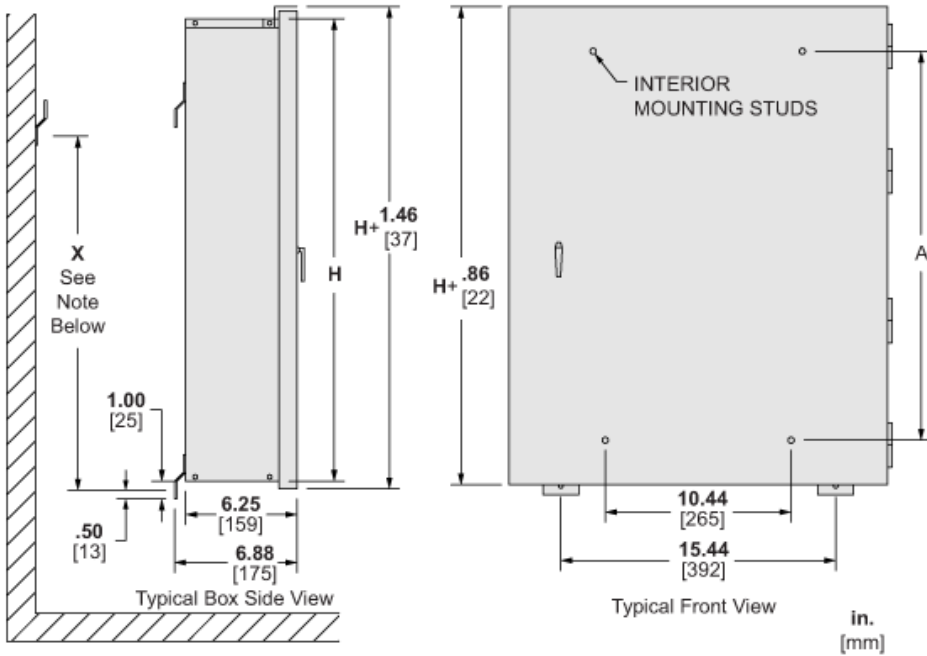

Main

Product Enclosure

Complementary

Material Steel

Height 44 in (1117.60 mm)

Width 20 in (508.00 mm)

Depth 6.5 in (165.10 mm)

Device mounting Surface

Package 1 Length 45.71 in (116.1 cm)

* Price is "List Price" and may be subject to a trade discount – check with your local distributor or retailer for actual price.

Offer Sustainability

Sustainable offer status	Green Premium product
California proposition 65	WARNING: This product can expose you to chemicals including: Nickel compounds, which is known to the State of California to cause cancer, and Bisphenol A (BPA), which is known to the State of California to cause birth defects or other reproductive harm. For more information go to www.P65Warnings.ca.gov
REACH Regulation	REACH Declaration
REACH free of SVHC	Yes
EU RoHS Directive	Compliant EU RoHS Declaration
Mercury free	Yes
RoHS exemption information	Yes
China RoHS Regulation	China RoHS declaration Product out of China RoHS scope. Substance declaration for your information.
Environmental Disclosure	Product Environmental Profile

Contractual warranty

Warranty	18 months
-----------------	-----------

Approximate Dimensions

CATALOG NUMBER	BOX HEIGHT		MOUNTING INTERIOR HEIGHT	
	H		A	
	IN	MM	IN	MM
MH26WP	26.00	660	21.00	533
MH32WP	32.00	813	27.00	686
MH38WP	38.00	965	33.00	838
MH44WP	44.00	1118	39.00	991
MH50WP	50.00	1270	45.00	1143
MH56WP	56.00	1422	51.00	1295
MH62WP	62.00	1575	57.00	1448
MH68WP	68.00	1727	63.00	1600
MH74WP	74.00	1880	69.00	1753
MH80WP	80.00	2032	75.00	1905
MH86WP	86.00	2184	81.00	2057

NOTE: FOR "X" DIMENSION, SUBTRACT 6.60/[168] FROM THE BOX HEIGHT.