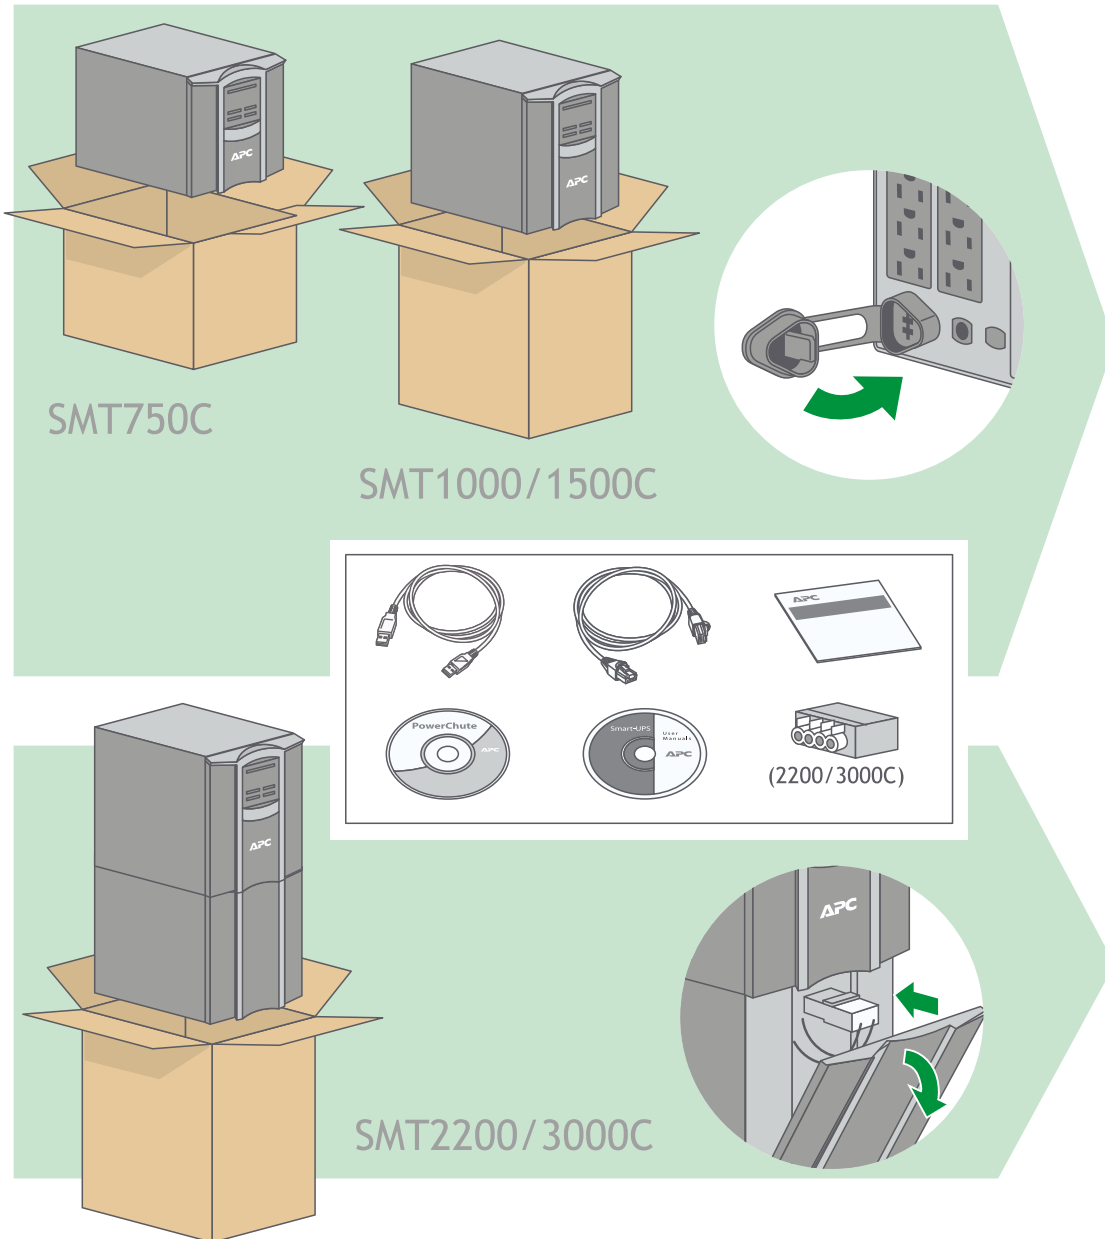

## Installation Guide

### Smart-UPS SMT750/1000/1500/2200/3000C

By connecting this product to the Internet using the APC SmartConnect port, you are agreeing to APC SmartConnect Terms of Use, as found at [smartconnect.apc.com](http://smartconnect.apc.com). Schneider Electric Data Privacy Policy can also be found at [smartconnect.apc.com](http://smartconnect.apc.com).