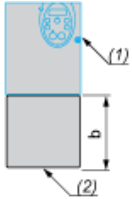

UL Type 1 Conformity Kits

Dimensions

- (1) Drive
- (2) Kit

Dimensions in mm

VW3	A31814, A31815	A31816	A31817
b	68	96	99

Dimensions in in.

VW3	A31814, A31815	A31816	A31817
b	2.68	3.78	3.90