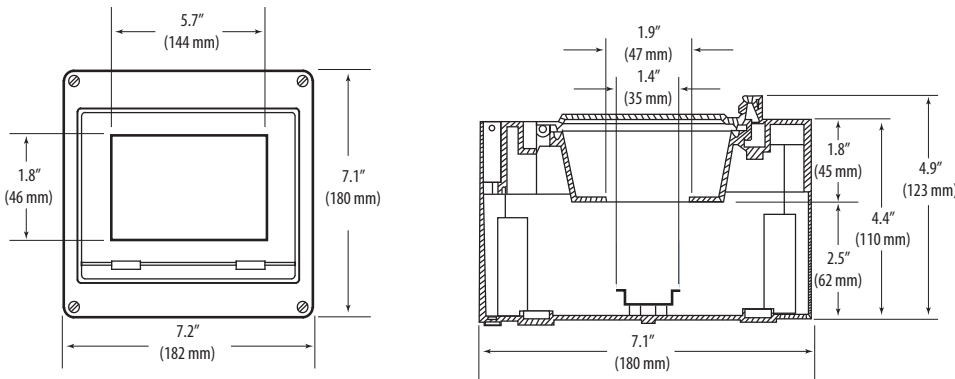

NEMA 4 Enclosure for E5x Series Meters

Help Protect E5x Meter From the Elements with a Weather-Resistant Housing

AE010

DESCRIPTION

AE010 enclosure offers a mounting option for E5x Series energy meters with NEMA 4 level protection from the elements. The enclosure is equipped with DIN rail mounting hardware for convenient installation.

AE011 locking mechanism and keys provides additional security from tampering. The lock is easily installed in the AE010 housing cover.

FEATURES

Sturdy, attractive housing

- NEMA 4 level protection...weather-proofing and durability (AE010)
- Key lock...discourages unwanted tampering (AE011)
- Filler strip included...fill in unsightly gaps for a pleasing look

DIMENSIONAL DRAWINGS

ACCESSORIES

ORDERING INFORMATION

MODEL	DESCRIPTION
AE010	NEMA 4 Enclosure for E5x Series Meters
AE011	Locking Mechanism for AE010 Enclosure with two keys